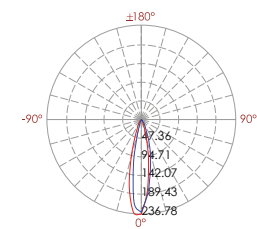

Recessed Stair & Wall Light SABA

sanded dark grey

12 # Die-casting dark grey powder coated aluminum. T=60-80µm. Adhesion of ISO class 1/ASTM class 4B

331 128

LED Power	Colour Temp	Luminous
24V - 1,3W	2000K	28 lm
	3000K	23 lm
	6000K	

LIGHT DISTRIBUTION

20°

331 129

LED Power	Colour Temp	Luminous
24V - 2,6W	2000K	60 lm
	3000K	51 lm
	6000K	

LIGHT DISTRIBUTION

22°

331 130

LED Power	Colour Temp	Luminous
24V - 6,3W	2000K	237 lm
120/240V - 6,0W	3000K	208 lm
	6000K	

LIGHT DISTRIBUTION

18° 24° 32°