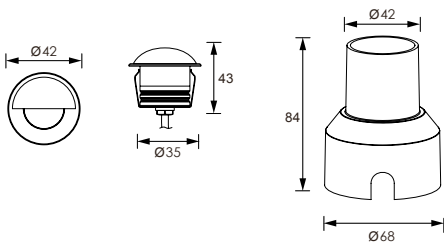

Recessed Stair & Wall Light SABA

sanded dark grey

12 # Die-casting dark grey powder coated aluminum. T=60-80µm. Adhesion of ISO class 1/ASTM class 4B

331 128

LED Power	Colour Temp	Luminous
24V - 1,3W	2000K	28 lm
	3000K	23 lm
	6000K	

LIGHT DISTRIBUTION

18° 24° 32°