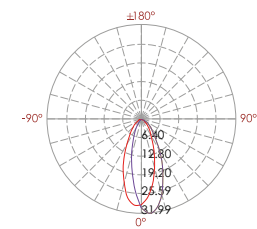

Recessed Stair & Wall Light SABA

sanded dark grey

12 # Die-casting dark grey powder coated aluminum. T=60-80µm. Adhesion of ISO class 1/ASTM class 4B

331 128

LED Power	Colour Temp	Luminous
24V - 1,3W	2000K	28 lm
	3000K	23 lm
	6000K	

LIGHT DISTRIBUTION

20°

331 129

LED Power	Colour Temp	Luminous
24V - 2,6W	2000K	60 lm
	3000K	51 lm
	6000K	

LIGHT DISTRIBUTION

22°

331 130

LED Power	Colour Temp	Luminous
24V - 6,3W	2000K	237 lm
120/240V - 6,0W	3000K	208 lm
	6000K	

LIGHT DISTRIBUTION

18° 24° 32°