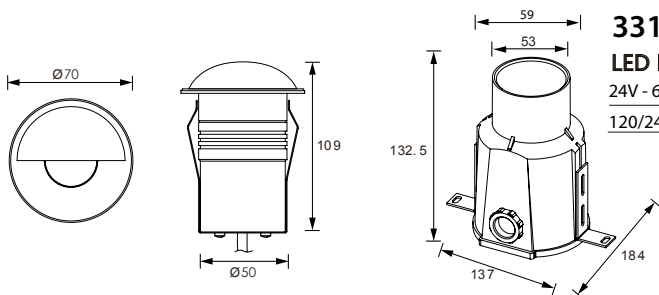

Recessed Stair & Wall Light SABA

sanded dark grey

12 # Die-casting dark grey powder coated aluminum. T=60-80µm. Adhesion of ISO class 1/ASTM class 4B

331 128

LED Power	Colour Temp	Luminous
24V - 1,3W	2000K	28 lm
	3000K	23 lm
	6000K	

LIGHT DISTRIBUTION

20°

331 129

LED Power	Colour Temp	Luminous
24V - 2,6W	2000K	60 lm
	3000K	51 lm
	6000K	

LIGHT DISTRIBUTION

22°

331 130

LED Power	Colour Temp	Luminous
24V - 6,3W	2000K	237 lm
120/240V - 6,0W	3000K	208 lm
	6000K	

LIGHT DISTRIBUTION

18° 24° 32°