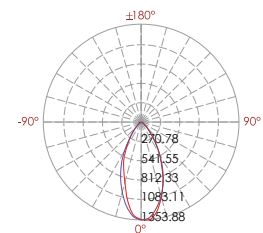

LIGHT DISTRIBUTION

20°

331 129

LED Power	Colour Temp	Luminous
24V - 2,6W	2000K	60 lm
	3000K	51 lm
	6000K	

LIGHT DISTRIBUTION

22°

331 130

LED Power	Colour Temp	Luminous
24V - 6,3W	2000K	237 lm
120/240V - 6,0W	3000K	208 lm
	6000K	

LIGHT DISTRIBUTION

18° 24° 32°