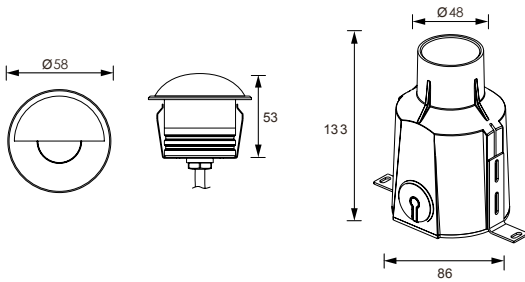

Recessed Stair & Wall Light SABA

sanded dark grey

12 # Die-casting dark grey powder coated aluminum. T=60-80µm. Adhesion of ISO class 1/ASTM class 4B

331 128

LED Power	Colour Temp	Luminous
24V - 1,3W	2000K	28 lm
	3000K	23 lm
	6000K	

LIGHT DISTRIBUTION

20°

331 129

LED Power	Colour Temp	Luminous
24V - 2,6W	2000K	60 lm
	3000K	51 lm
	6000K	

LIGHT DISTRIBUTION

22°

331 130

LED Power	Colour Temp	Luminous
24V - 6,3W	2000K	237 lm
120/240V - 6,0W	3000K	208 lm
	6000K	

LIGHT DISTRIBUTION

18° 24° 32°